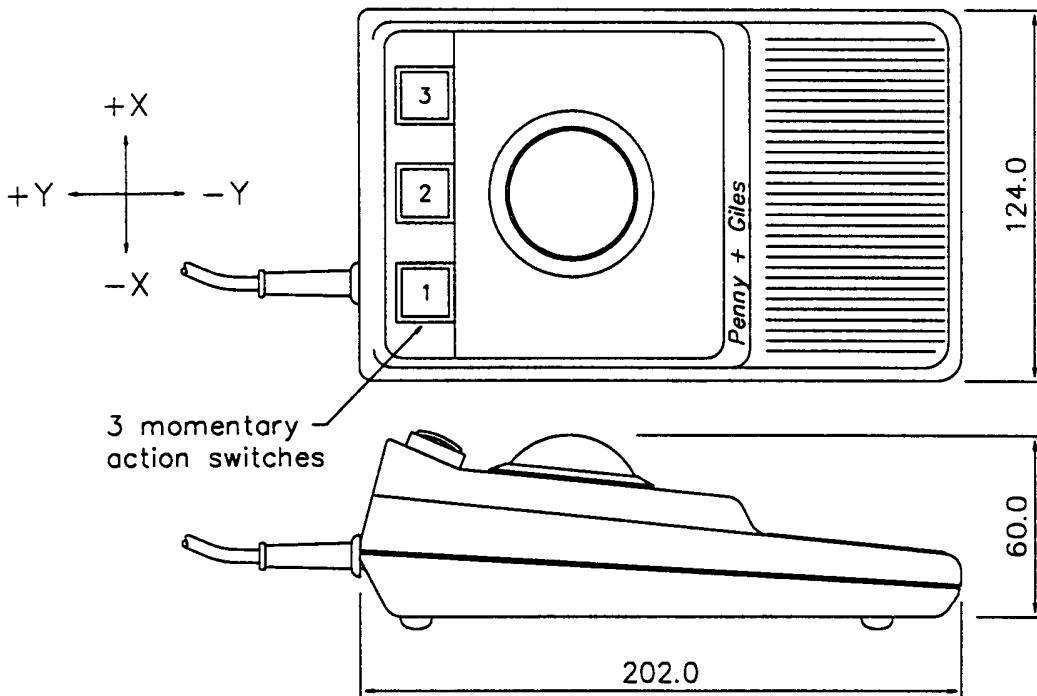

DRAWING NUMBER
DS43201

3rd ANGLE PROJECTION

USED ON

D or
CAT No

M.A/S.A

Specification

- Case ~ A.B.S, colour: grey.
- Ball ~ $\phi 2.0$ " colour: yellow.
- Cable ~ 3 mtrs, pvc sheath, colour: grey.
- Connector ~ 7 way mini din plug.
- Supply ~ +5V d.c $\pm 5\%$ @ 150mA.
- Output ~ RS232 levels, format 24 (DEC MM), 4800 baud.

Connection Details

Pin	Description	Colour
1	0V gnd	Black
2	Tx	Green
3	Rx	White
4	N/C	-
5	+5V	Red
6	N/C	-
7	Conn to pin1	Brown

Drain wire connected to shell of plug. Connector looking on open end.

ISSUE	6				
DATE	26.5.93				
CHANGE	CH8415/9				
MATERIAL	-	FINISH	-	TOL.	SCALE NTS
				± 1.0	DIMS mm