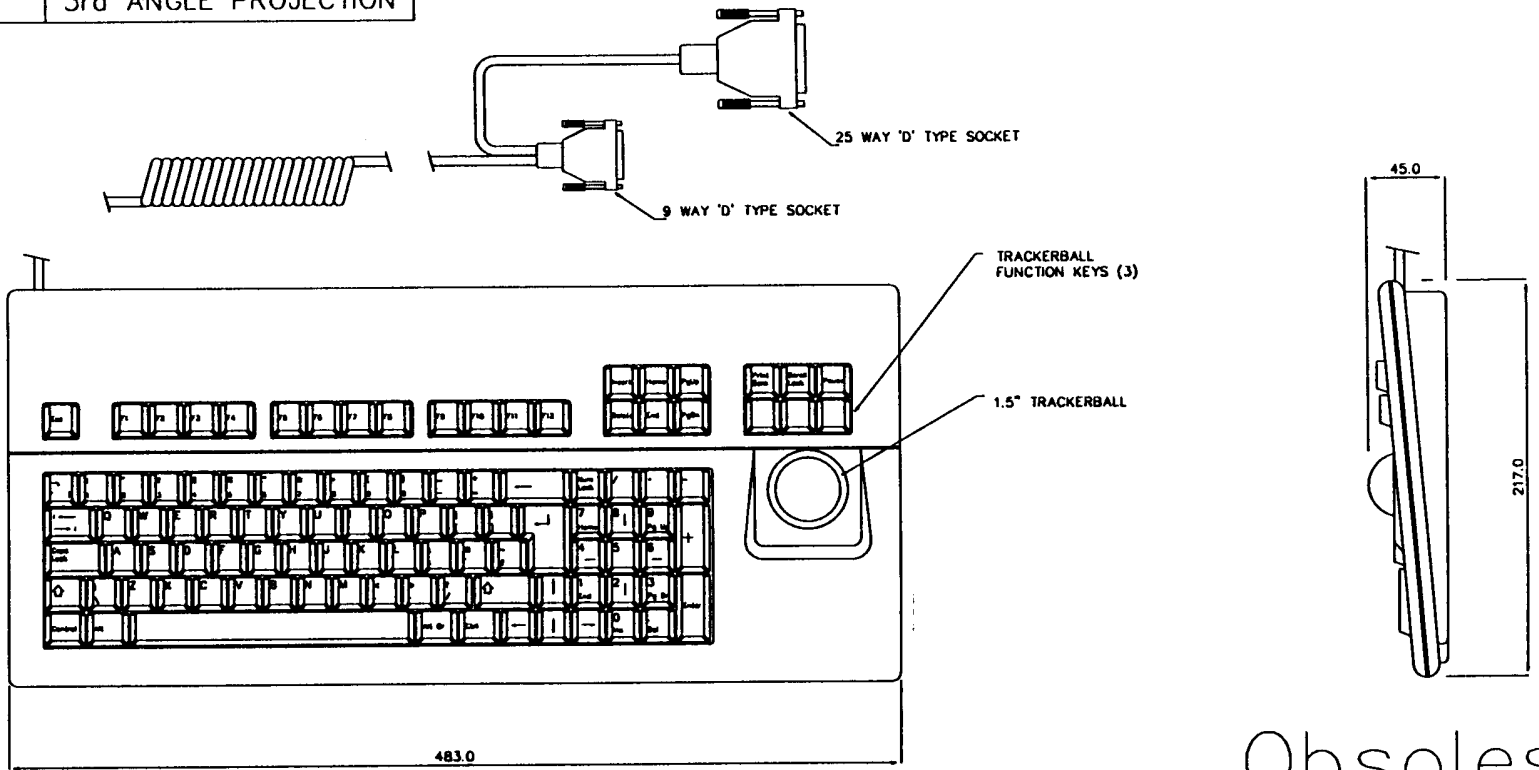

AWING MBER DS48314 3rd ANGLE PROJECTION

ED ON

4381

OR T No

A. OR

Obsolescent

Obsolescent

SPECIFICATIONS (KEYBOARD)

CASE ~ A.B.S COLOUR - PEARL WHITE
KEYS ~ 102 + 3
U.K. KEY SET
NORMALLY OPEN CONTACT
50 MILLION OPERATIONS
COLOUR - LIGHT & DARK GREY
INPUT ~ +5V DC
OUTPUT ~ ASCII (ASYNC MODE)
RS232 LEVELS (1 START BIT,
8 DATA BITS, 1 STOP BIT)
BAUD RATE 1200

KEYBOARD PIN CONNECTIONS

25 WAY D TYPE SOCKET	
PIN	DESCRIPTION
2	RX
3	TX
7	OV
11	+5V DC

SPECIFICATION (TRACKERBALL)

BALL ~ #1.5" COLOUR - BLACK
RESOLUTION ~ 200 COUNTS/REVOLUTION
INPUT ~ +5V DC
OUTPUT ~ RS232 LEVELS, FORMAT 22 MICROSOFT
BAUD RATE 1200

MICROSOFT DATA FORMAT

BITS	7	6	5	4	3	2	1	0
BYTE 1	1	1	L	R	Y7	Y6	X7	X6
BYTE 2	1	0	X5	X4	X3	X2	X1	X0
BYTE 3	1	0	Y5	Y4	Y3	Y2	Y1	Y0

X0 - X7 = X DISTANCE 8 BIT TWO'S COMPLEMENT, VALUE -128 TO +127
Y0 - Y7 = Y DISTANCE 8 BIT TWO'S COMPLEMENT, VALUE -128 TO +127
(POSITIVE SOUTH)

TRACKERBALL PIN CONNECTIONS

9 WAY D TYPE SOCKET	
PIN	DESCRIPTION
2	RX
3	TX
5	OV GND
7	RIS

SWITCH SETTINGS

DIP SWITCHES ON REAR OF KEYBOARD

FUNC	SW1	SW2
AT	ON	ON
PC/XT	ON	OFF
ASYNC	OFF	OFF

NOTE: - SWITCHES MUST ONLY BE CHANGED WITH POWER OFF

MATERIAL	FINISH	TOLERANCES UNLESS OTHERWISE STATED.	ISSUE	1	1A									
			DATE	4.3.91	12.1.94									
SEE SPEC.	CLEAN	±1.0	CHANGE	CH156	CH156.2									
AWN ARNETT	Penny + Giles	Penny & Giles Computer Products LTD Christchurch Dorset. Tel (0202) 481751	SCALE	1:2	TITLE	KEYBOARD PLUS (RS232)			SIZE	A2	DRAWING NUMBER	DS48314		
			DIM'S IN	mm